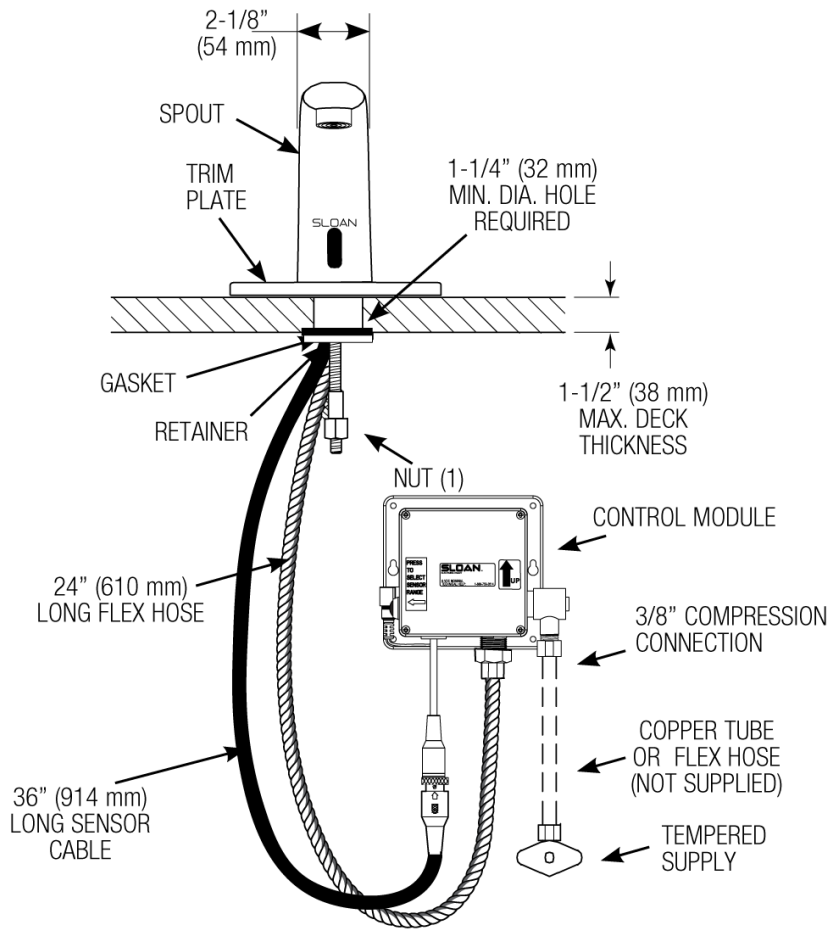

ROUGH-IN

**HOT AND COLD WATER
SUPPLY APPLICATIONS**
(SPECIFY IN MODEL VARIATION)