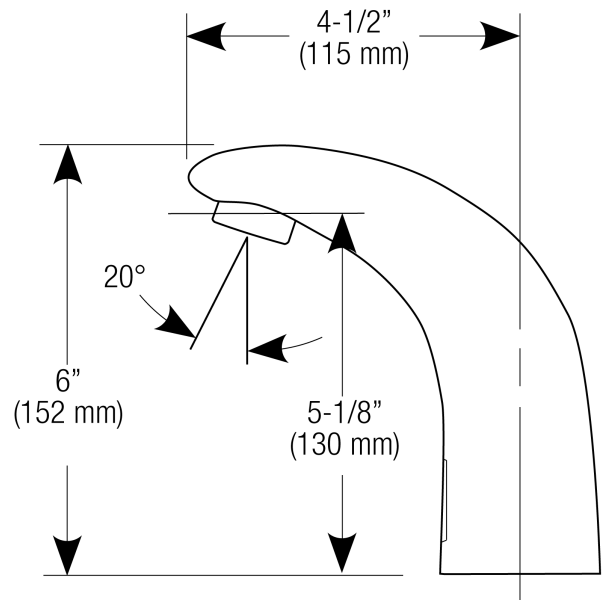

CODE NUMBER

3362187IN

DESCRIPTION

Battery Power Supply, Mixer Not Included, Polished Chrome Finish, 0.5 gpm, Aerated Spray, Infrared Sensor, Sloan® Battery-Powered Deck-Mounted Mid Body Faucet.

DETAILS

- Flow Rate: 0.5 gpm (2 Lpm) (0.5GPM)
- Spray Type: Aerated (AER)
- Sensor Type: Infrared (IR)
- Mounting Type: Single Hole ()
- Power Supply: Battery (BAT)
- Temperature Mixer: Mixer Not Included ()
- Finish: Polished Chrome (CP)
- Factory Default Timeout: 30s
- Factory Default GPC: 0.25

FEATURES

Commercial Grade, ADA Compliant, Electronic, Sensor-Activated, Brass Pedestal Hand Washing Faucet with the following features:

- Adjustable Infrared Sensor Range
- 36" (914 mm) Long Sensor Cable
- 24" (610 mm) Long Flex Hose
- Filtered Solenoid Valve with serviceable Strainer Filter
- Includes Four (4) AA-size Batteries
- Includes appropriate Mounting Hardware

ELECTRICAL SPECIFICATIONS

- Battery Life: 2 years 8,000 cycles/month
- Sensor Range: 4" - 7" (102 - 178mm)
- Timeout Adjustment Settings: 30s

NOTES

All information contained within this document subject to change without notice.