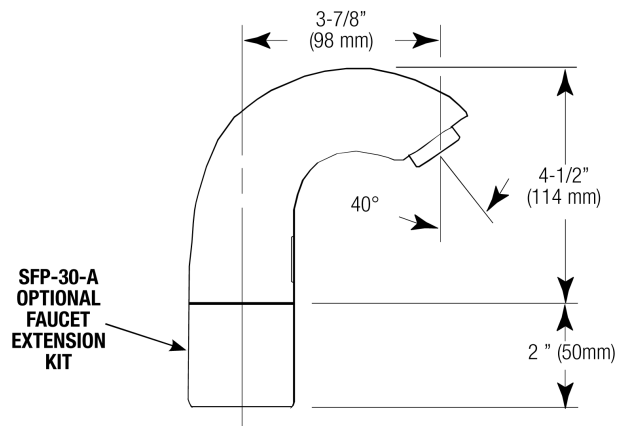

CODE NUMBER

3362185IN

DESCRIPTION

Plug Adapter Power Supply, Mixer Not Included, Polished Chrome Finish, 0.5 gpm, Aerated Spray, Infrared Sensor, Sloan® Hardwired-Powered Deck-Mounted Low Body Faucet.

DETAILS

- Flow Rate: 0.5 gpm (2 Lpm) (0.5GPM)
- Spray Type: Aerated (AER)
- Sensor Type: Infrared (IR)
- Mounting Type: Single Hole ( )
- Power Supply: Plug Adapter (PLG)
- Temperature Mixer: Mixer Not Included ( )
- Finish: Polished Chrome (CP)
- Factory Default Timeout: 30s
- Factory Default GPC: 0.25

FEATURES

Commercial Grade, ADA Compliant, Electronic, Sensor-Activated, Brass Pedestal Hand Washing Faucet with the following features:

- Adjustable Infrared Sensor Range
- 36" (914 mm) Long Sensor Cable
- 24" (610 mm) Long Flex Hose
- Filtered Solenoid Valve with serviceable Strainer Filter
- Includes Four (4) AA-size Batteries
- Includes appropriate Mounting Hardware

ELECTRICAL SPECIFICATIONS

- Battery Life: 2 years 8,000 cycles/month
- Sensor Range: 4" - 7" (102 - 178mm)
- Timeout Adjustment Settings: 30s

NOTES

All information contained within this document subject to change without notice.

Looking for other variations of the SF-2100 product? [View the general spec sheet with all options.](#)

[Find a matching soap dispenser](#) for this faucet.

[Find a compatible sink](#) for this faucet.

WARRANTY

1 Year