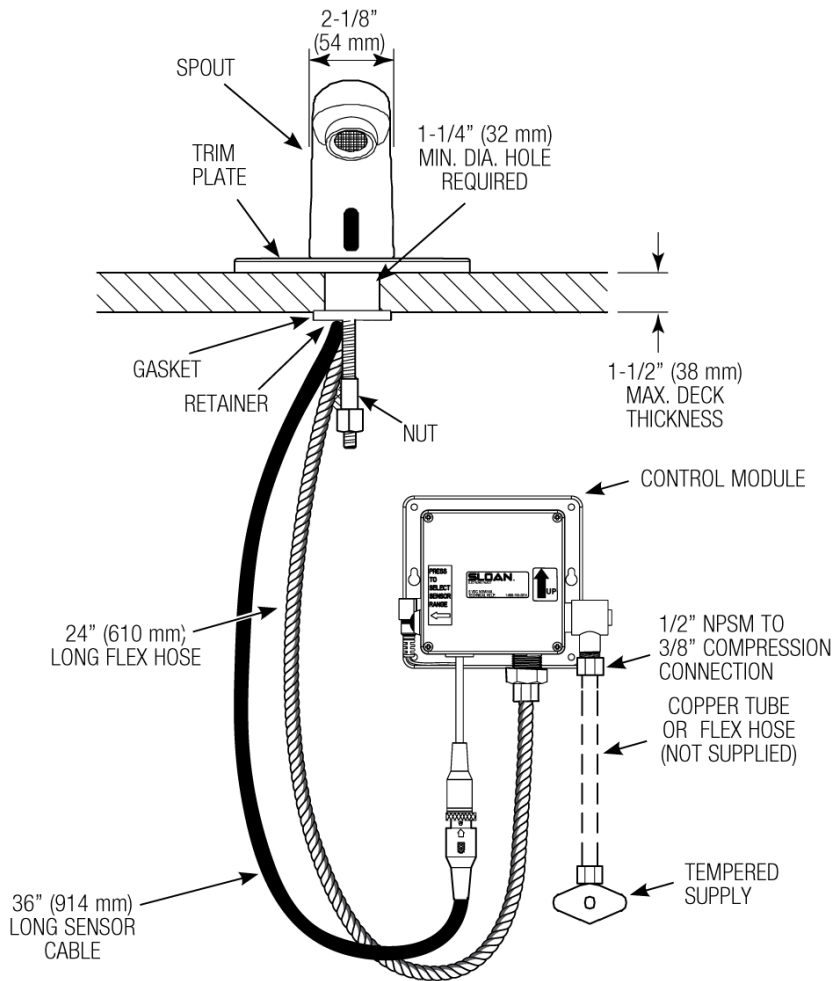

- Flow Rate: 0.5 gpm (2 Lpm) (0.5GPM)
- Spray Type: Aerated (AER)
- Sensor Type: Infrared (IR)
- Mounting Type: Single Hole ( )
- Power Supply: Battery (BAT)
- Temperature Mixer: Mixer Not Included ( )
- Finish: Polished Chrome (CP)
- Factory Default Timeout: 30s
- Factory Default GPC: 0.25

**FEATURES**

Commercial Grade, ADA Compliant, Electronic, Sensor-Activated, Brass Pedestal Hand Washing Faucet with the following features:

- Adjustable Infrared Sensor Range
- 36" (914 mm) Long Sensor Cable
- 24" (610 mm) Long Flex Hose
- Filtered Solenoid Valve with serviceable Strainer Filter
- Includes Four (4) AA-size Batteries
- Includes appropriate Mounting Hardware

**ELECTRICAL SPECIFICATIONS**

- Battery Life: 2 years 8,000 cycles/month
- Sensor Range: 4" - 7" (102 - 178mm)
- Timeout Adjustment Settings: 30s

**NOTES**

All information contained within this document subject to change without notice.

1 Year

**ROUGH-IN**

**HOT AND COLD WATER  
SUPPLY APPLICATIONS  
(SPECIFY IN MODEL VARIATION)**

344, Udyog Vihar Phase II, Gurgaon, Haryana 122015

Phone: +91 124 6013300 • [sloan.com](http://sloan.com)