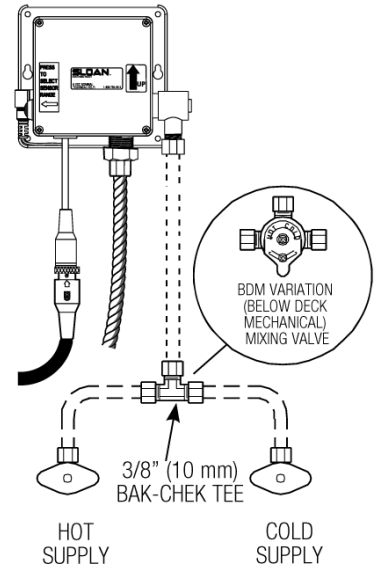

**FEATURES**

Commercial Grade, ADA Compliant, Electronic, Sensor-Activated, Brass Pedestal Hand Washing Faucet with the following features:

- Adjustable Infrared Sensor Range
- 36" (914 mm) Long Sensor Cable
- 24" (610 mm) Long Flex Hose
- Filtered Solenoid Valve with serviceable Strainer Filter
- Includes Four (4) AA-size Batteries
- Includes appropriate Mounting Hardware

**ELECTRICAL SPECIFICATIONS**

- Battery Life: 2 years 8,000 cycles/month
- Sensor Range: 4" - 7" (102 - 178mm)
- Timeout Adjustment Settings: 30s

**NOTES**

All information contained within this document subject to change without notice.

Looking for other variations of the SF-2150 product? [View the general spec sheet with all options.](#)

[Find a matching soap dispenser](#) for this faucet.

[Find a compatible sink](#) for this faucet.

**WARRANTY**

1 Year

**ROUGH-IN**

**HOT AND COLD WATER  
SUPPLY APPLICATIONS  
(SPECIFY IN MODEL VARIATION)**

344, Udyog Vihar Phase II, Gurgaon, Haryana 122015

Phone: +91 124 6013300 • [sloan.com](http://sloan.com)