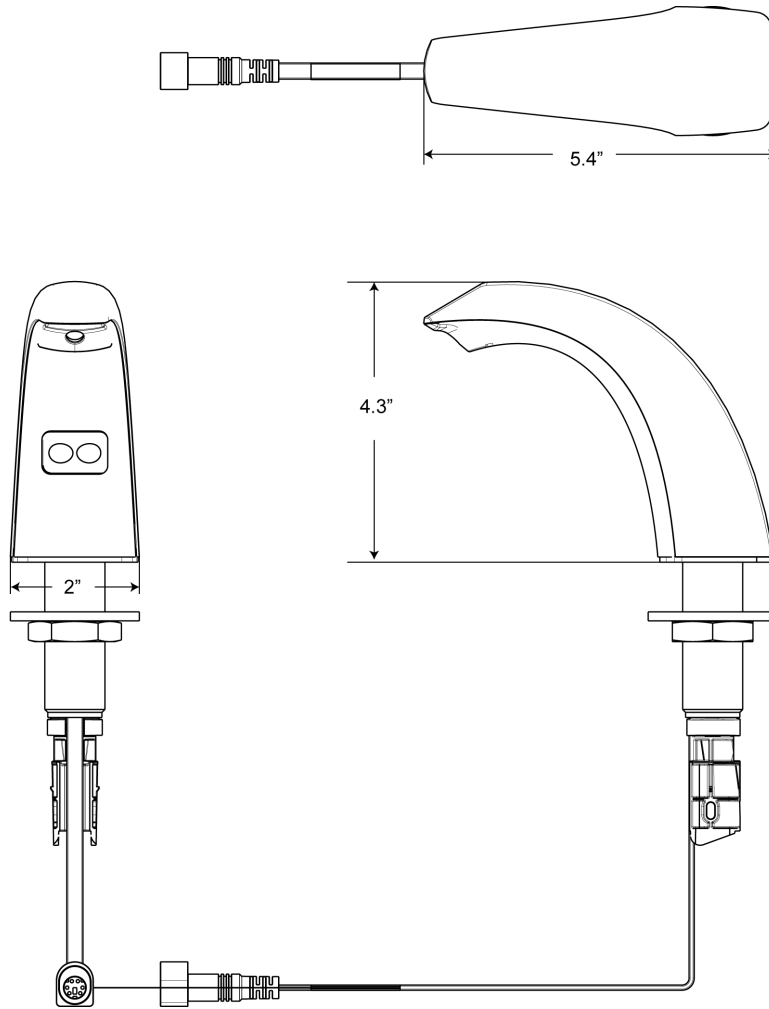

CODE NUMBER

3346097

DESCRIPTION

Sloan® Deck-Mounted Foam Soap Dispenser, Polished Chrome Finish

DETAILS

- Finish: Polished Chrome (CP)
- Power Type: Battery
- Height: 4 3/10" (109mm)
- Width: 2" (51mm)
- Depth: 5 3/5" (137mm)
- Maximum Deck Thickness: 2" (51mm)
- Sensor Type: IR

FEATURES

Sensor Activated, Electronic, Chrome Plated Die Cast Body, Hand Washing Foam Soap Dispenser with the following features:

- Modular one-piece construction easily attaches to deck surface
- All electronics in spout are sealed
- Designed for drip free foam dispensing operation
- Motor Assembly suspended under counter connected to soap dispenser spout
- Motor Assembly rotates 360 degrees for easy installation
- Battery life of 45,000 activations
- 1,500 dispenses per foam soap bottle
- Ships with 2 bottles of ESD-325 non-scented, non-colored foam soap (1500ml per bottle)
- Ships with battery pack (4 "D" Alkaline batteries included)
- Sensor range - nominal 5"
- GFI outlet suggested per code
- 120V/15 Amp
- Optional AC adaptor can be purchased separately (part number 0346090)
- Select the ESD-801 to combine ESD-800 soap dispenser, 2 bottles of soap and the EBF-85-4 faucet

SOAP REFILLS

- ESD-325 (1500 ml/mL)

VIDEOS

- ▶ PVD Special Finishes

COMPLIANCES & CERTIFICATIONS

(ADA Compliant, WELL Building Standard)

RECOMMENDED SPECIFICATION

Sloan Foam Soap Dispenser model number ESD-800. Chrome Plated Dispenser. Supplied with 2 bottles of 1500ml soap.

WARRANTY

[View Warranty Information](#)

ROUGH-IN

MATCHING FAUCETS

| | Name | Description | View more info |
|---|--------|---|--------------------------------|
|  | ETF-80 | Optima [®] Hardwired-Powered Deck-Mounted Mid Body Faucet | View more info |
|  | EBF-85 | Optima [®] Battery or Turbine-Powered Deck-Mounted Mid Body Faucet | View more info |