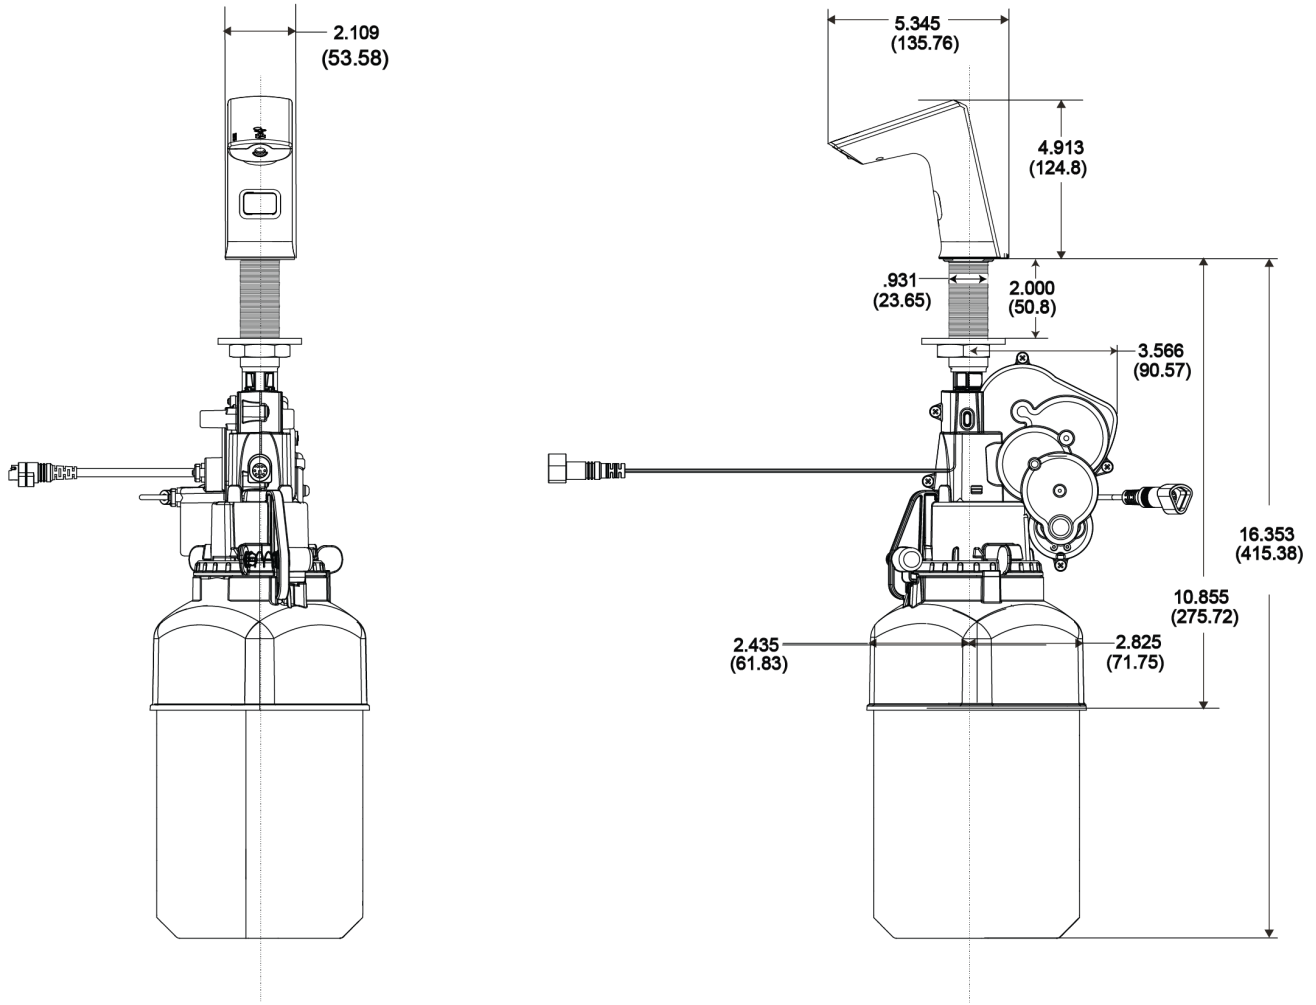

CODE NUMBER

3346087

DESCRIPTION

Sloan® Deck-Mounted Foam Soap Dispenser, Polished Chrome Finish

DETAILS

- Finish: Polished Chrome (CP)
- Power Type: Battery
- Height: 5" (127mm)
- Width: 2" (51mm)
- Depth: 5 1/8" (132mm)
- Maximum Deck Thickness: 2" (51mm)
- Sensor Type: IR

FEATURES

Sensor Activated, Electronic, Chrome Plated Die Cast Body, Hand Washing Foam Soap Dispenser with the following features:

- Modular one-piece construction easily attaches to deck surface
- All electronics in spout are sealed
- Designed for drip free foam dispensing operation
- Motor Assembly suspended under counter connected to soap dispenser spout
- Motor Assembly rotates 360 degrees for easy installation
- Battery life of 45,000 activations
- 1,500 dispenses per foam soap bottle
- Ships with 2 bottles of non-scented, non-colored foam soap (1500ml per bottle)
- Additional foam soap can be purchased through Sloan (ESD-325) or GOJO distribution (8565-04-N6300GN)
- Ships with battery pack (4 "D" Alkaline batteries included)
- Sensor range - nominal 5"
- GFI outlet suggested per code
- 120V/15 Amp
- Optional AC adaptor can be purchased separately (part number 0346090)
- Select the ESD-501 to combine ESD-500 soap dispenser, 2 bottles of soap and the EFX.250.500.0000 faucet

SOAP REFILLS

- ESD-325 (1500 ml/mL)

VIDEOS

- [PVD Special Finishes](#)

COMPLIANCES & CERTIFICATIONS

(ADA Compliant, WELL Building Standard)

RECOMMENDED SPECIFICATION

Sloan Foam Soap Dispenser model number ESD-500. Chrome Plated Dispenser. Supplied with 2 bottles of 1500ml soap.

WARRANTY

[View Warranty Information](#)

Sloan 10500 Seymour Ave, Franklin Park, IL 60131

Phone: 800.982.5839 • Fax: 800.447.8329 • sloan.com

ROUGH-IN

MATCHING FAUCETS

This soap dispenser is compatible with [BASYS® faucets](#).