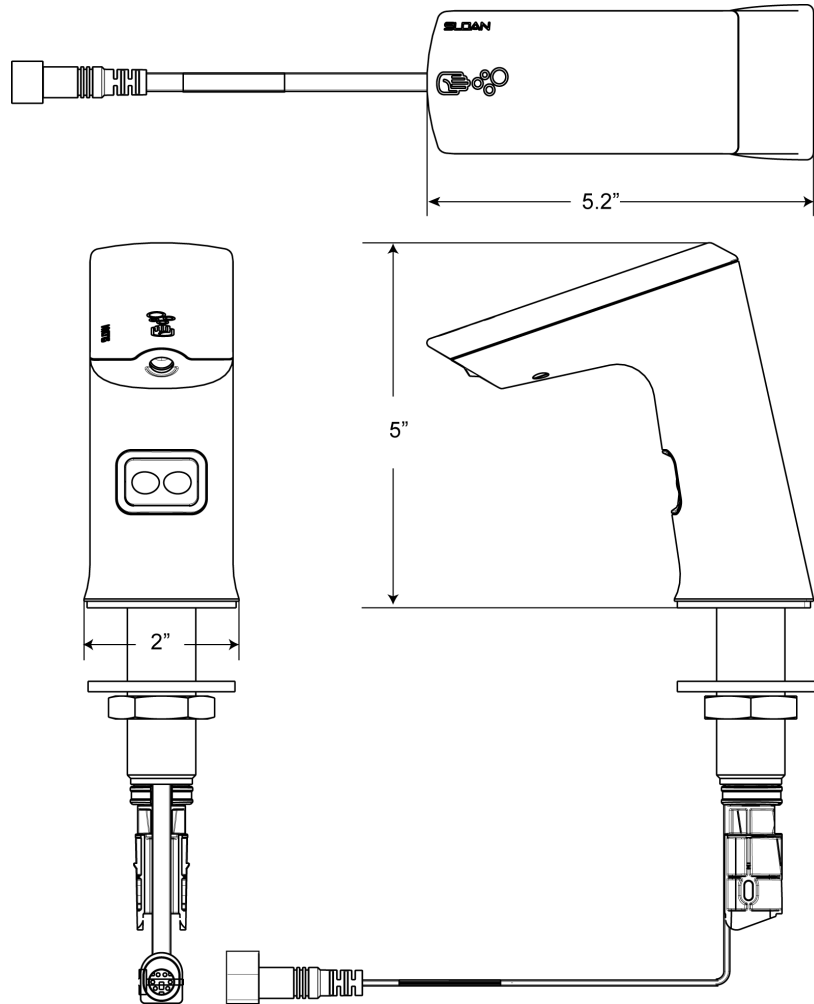

**CODE NUMBER**

3346087

**DESCRIPTION**

Sloan® Deck-Mounted Foam Soap Dispenser, Polished Chrome Finish

**DETAILS**

- Finish: Polished Chrome (CP)
- Power Type: Battery
- Height: 5" (127mm)
- Width: 2" (51mm)
- Depth: 5 ½" (132mm)
- Maximum Deck Thickness: 2" (51mm)
- Sensor Type: IR

**FEATURES**

Sensor Activated, Electronic, Chrome Plated Die Cast Body, Hand Washing Foam Soap Dispenser with the following features:

- Modular one-piece construction easily attaches to deck surface
- All electronics in spout are sealed
- Designed for drip free foam dispensing operation
- Motor Assembly suspended under counter connected to soap dispenser spout
- Motor Assembly rotates 360 degrees for easy installation
- Battery life of 45,000 activations
- 1,500 dispenses per foam soap bottle
- Ships with 2 bottles of non-scented, non-colored foam soap (1500ml per bottle)
- Additional foam soap can be purchased through Sloan (ESD-325) or GOJO distribution (8565-04-N6300GN)
- Ships with battery pack (4 "D" Alkaline batteries included)
- Sensor range - nominal 5"
- GFI outlet suggested per code
- 120V/15 Amp
- Optional AC adaptor can be purchased separately (part number 0346090)
- Select the ESD-501 to combine ESD-500 soap dispenser, 2 bottles of soap and the EFX.250.500.0000 faucet

**SOAP REFILLS**

- ESD-325 (1500 ml/mL)

**VIDEOS**

- PVD Special Finishes

**COMPLIANCES & CERTIFICATIONS**

(ADA Compliant, WELL Building Standard)

**RECOMMENDED SPECIFICATION**

Sloan Foam Soap Dispenser model number ESD-500. Chrome Plated Dispenser. Supplied with 2 bottles of 1500ml soap.

**WARRANTY**

[View Warranty Information](#)

**Sloan 10500 Seymour Ave, Franklin Park, IL 60131**

Phone: 800.982.5839 • Fax: 800.447.8329 • [sloan.com](http://sloan.com)

**ROUGH-IN**

**MATCHING FAUCETS**

This soap dispenser is compatible with [BASYS<sup>®</sup> faucets](#).