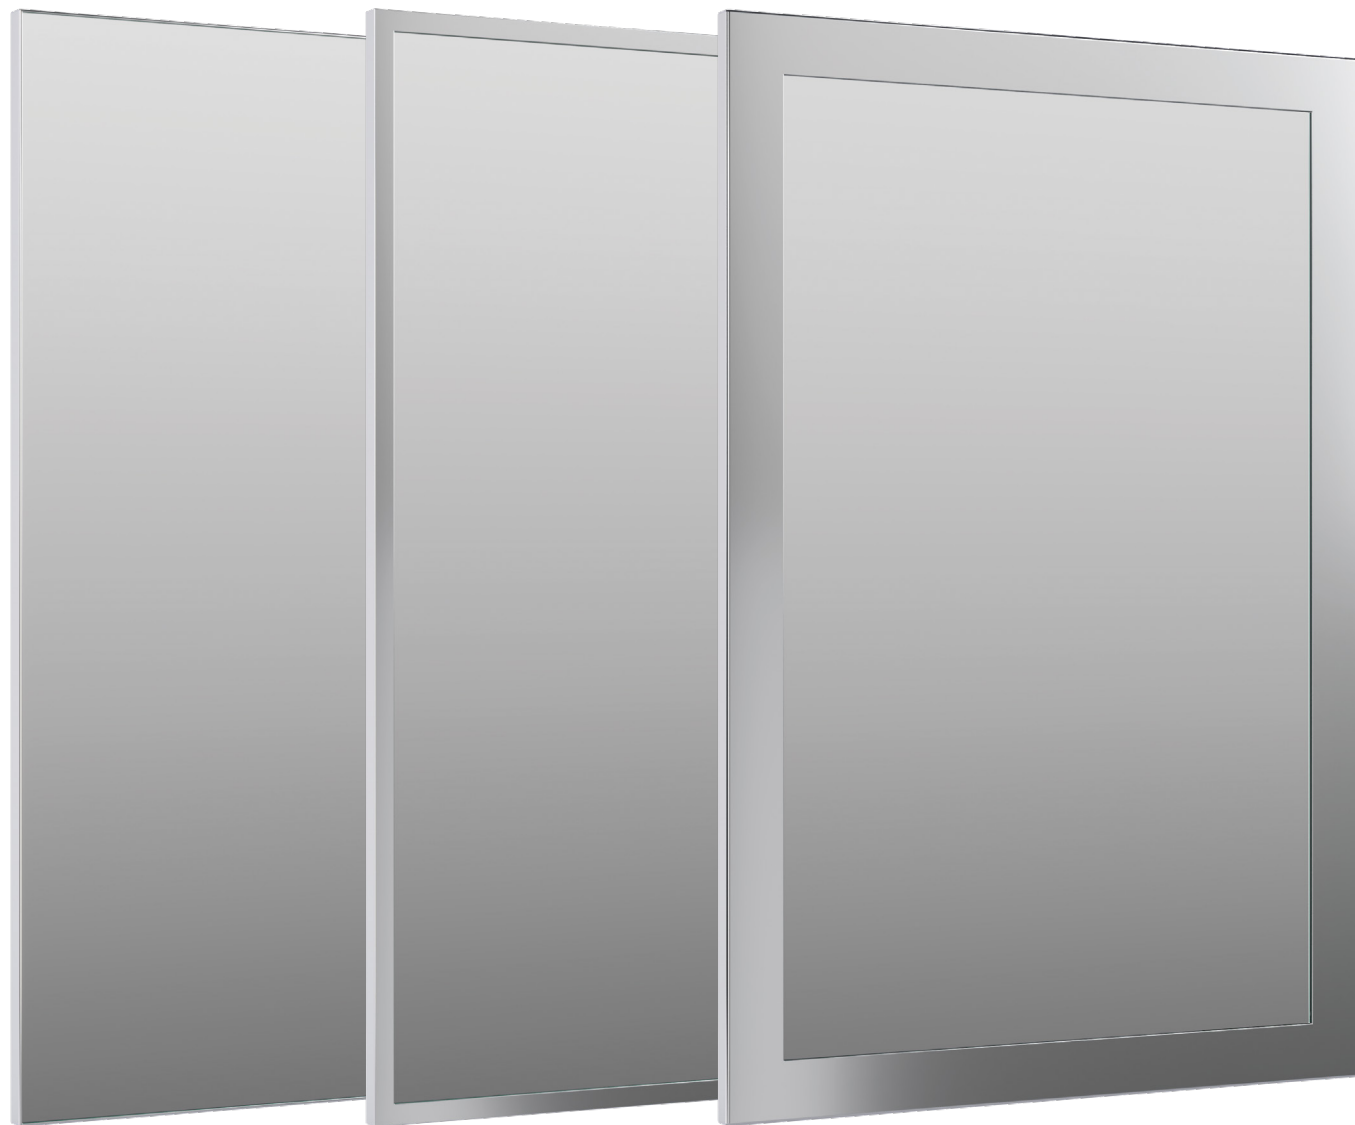

Sloan® LED Mirrors

Brighten & Beautify

Illuminate your restrooms with Sloan's LED mirrors, designed for those who seek a blend of style and functionality. Featuring 6000K cool light for a clear, daylight-like reflection, our mirrors ensure a flawless visual experience. Energy efficiency is at the heart of our design, providing sustainable lighting solutions that are as kind to the environment as they are to your operational costs. With easy installation options and eligibility for LEED credits, Sloan LED mirrors are the perfect addition to brighten and beautify any space.

Lights on!

Sloan LED Mirrors work even when lighting is automatic in the restroom.

Sloan® Frame Mirrors

Forms & Function

Enhance your space with Sloan's Frame Mirrors, meticulously crafted to complement our range of restroom products for seamless style. Our mirror finishes perfectly match our sink fixtures, flushometers, and hand dryers, ensuring a thoughtful and cohesive look. Choose from three framed styles that make bold statements or provide subtle touches of distinction. Emphasize your design vision and enhance the ambiance of your space with Sloan Frame Mirrors.

Includes an easy-mount steel base and 18- or 22-gauge stainless steel hangers for quick installation.

Available in two widths: narrow 18" x 36" or standard 24" x 36".

LEED-eligible, supporting sustainability in design (LEED MR c4, LEED EQ c4.2).

Three styles

Choose from three modern styles to frame your restroom aesthetic, available in two widths: narrow 18" × 36" or standard 24" × 36".

MF Thin Frame

Sloan® 1/4" Wall-hung Thin
Frame Mirror

MF Angle Frame